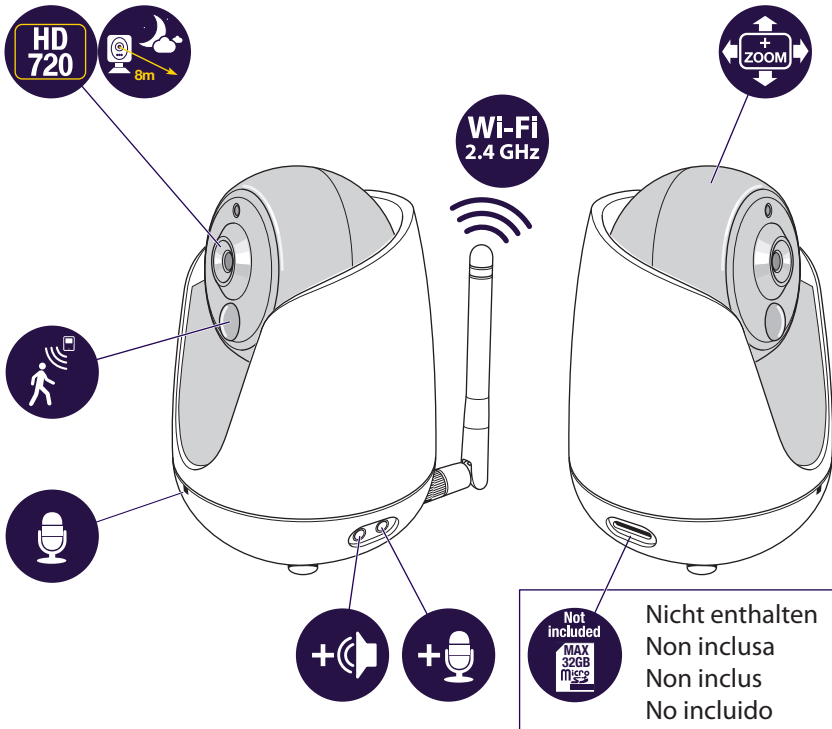

WIPC-303W

Manual

Home View Pan Tilt Zoom Camera

Indoor IP Kamera Schwenk-/ Neigefunktion

Video Cámara PTZ para el hogar

Camera IP Panoramica Motorizzata

Caméra IP intérieure motorisée

An ASSA ABLOY Group brand

ASSA ABLOY

The smarter way to protect your home.

1

Yale Home View 

2 Create Account

3

4

App - Setup camera