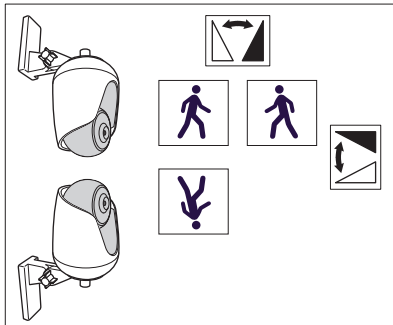

i

Video

Photo

www.yalelock.com/smart-living

On / Off / Auto

i

GB:

Hereby, ASSA ABLOY Ltd., School Street, Willenhall, West Midlands, England Wv13 3PW declares that the radio equipment type WIPC-303W is in compliance with Directive 2014/53/EU. The full text of the EU declaration of conformity is available at the following internet address: www.yalelock.com/smart-living/doc