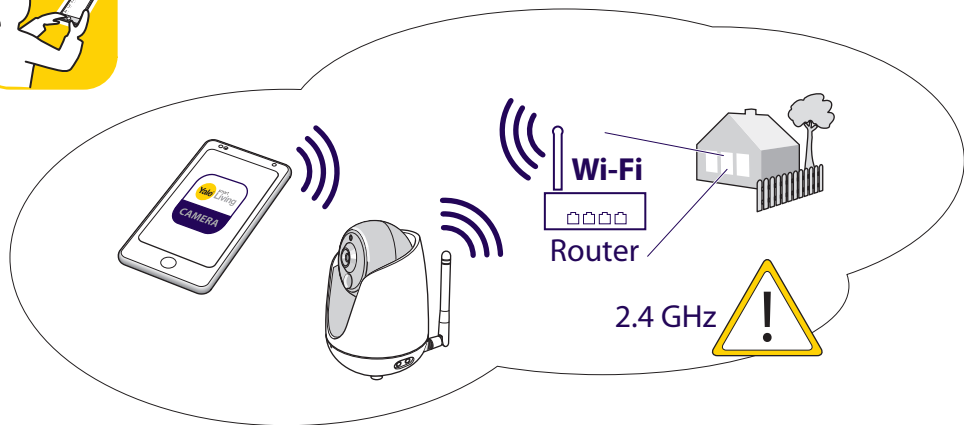

WIPC-303W

Manual

Home View Pan Tilt Zoom Camera

Indoor IP Kamera Schwenk-/ Neigefunktion

Video Cámara PTZ para el hogar

Camera IP Panoramica Motorizzata

Caméra IP intérieure motorisée

An ASSA ABLOY Group brand

ASSA ABLOY

The smarter way to protect your home.

1

Yale Home View 

2 Create Account

3

4

App - Setup camera