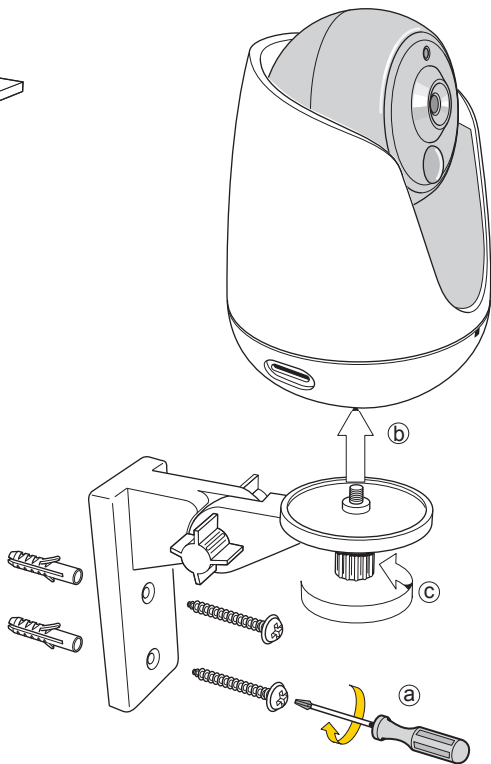

i

Video

Photo

www.yalelock.com/smart-living

On / Off / Auto

i

GB:

Hereby, ASSA ABLOY Ltd., School Street, Willenhall, West Midlands, England Wv13 3PW declares that the radio equipment type WIPC-303W is in compliance with Directive 2014/53/EU. The full text of the EU declaration of conformity is available at the following internet address: www.yalelock.com/smart-living/doc