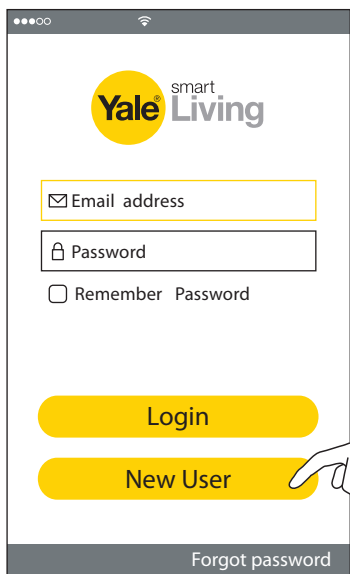

WIPC-303W

Manual

Home View Pan Tilt Zoom Camera

Indoor IP Kamera Schwenk-/ Neigefunktion

Video Cámara PTZ para el hogar

Camera IP Panoramica Motorizzata

Caméra IP intérieure motorisée

An ASSA ABLOY Group brand

ASSA ABLOY

The smarter way to protect your home.

1

Yale Home View 

2 Create Account

3

4

App - Setup camera