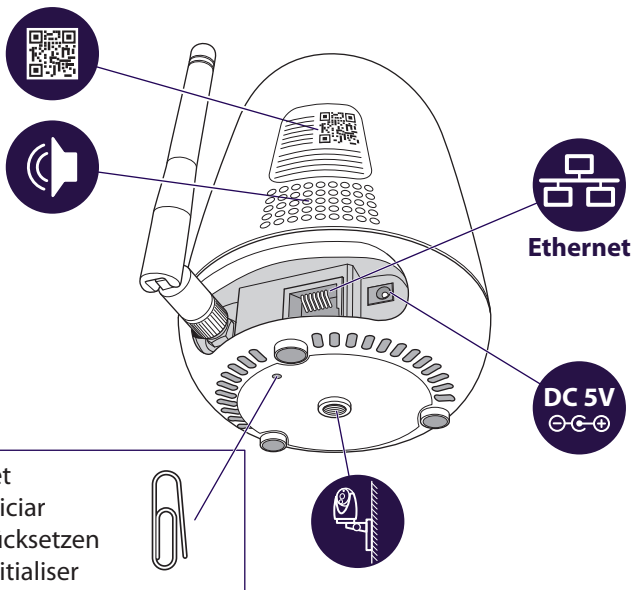

WIPC-303W

Manual

Home View Pan Tilt Zoom Camera

Indoor IP Kamera Schwenk-/ Neigefunktion

Video Cámara PTZ para el hogar

Camera IP Panoramica Motorizzata

Caméra IP intérieure motorisée

An ASSA ABLOY Group brand

ASSA ABLOY

The smarter way to protect your home.

1

Yale Home View 

2 Create Account

3

4

App - Setup camera

i

Video

Photo

www.yalelock.com/smart-living

On / Off / Auto

i

GB:

Hereby, ASSA ABLOY Ltd., School Street, Willenhall, West Midlands, England Wv13 3PW declares that the radio equipment type WIPC-303W is in compliance with Directive 2014/53/EU. The full text of the EU declaration of conformity is available at the following internet address: www.yalelock.com/smart-living/doc

FR:

Le soussigné, ASSA ABLOY Ltd., School Street, Willenhall, West Midlands, England Wv13 3PW, déclare que l'équipement radioélectrique du type WIPC-303W est conforme à la directive 2014/53/UE. Le texte complet de la déclaration UE de conformité est disponible à l'adresse internet suivante: www.yalelock.com/smart-living/doc